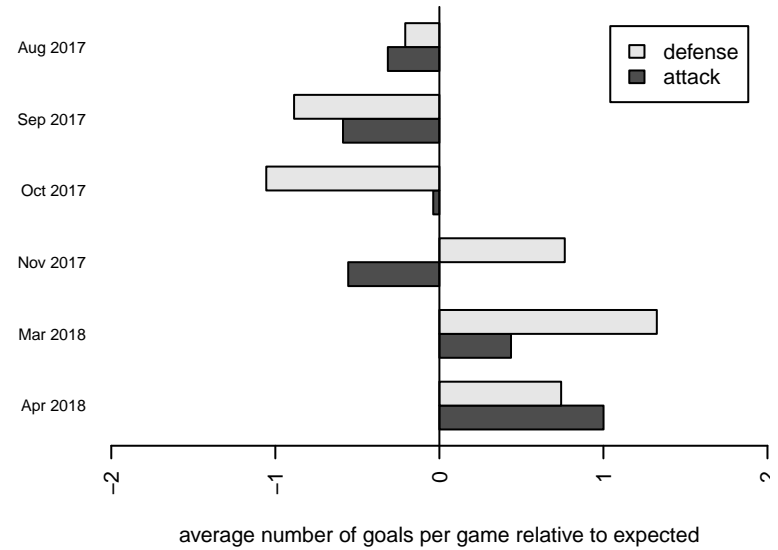

Performance relative to 13 month average