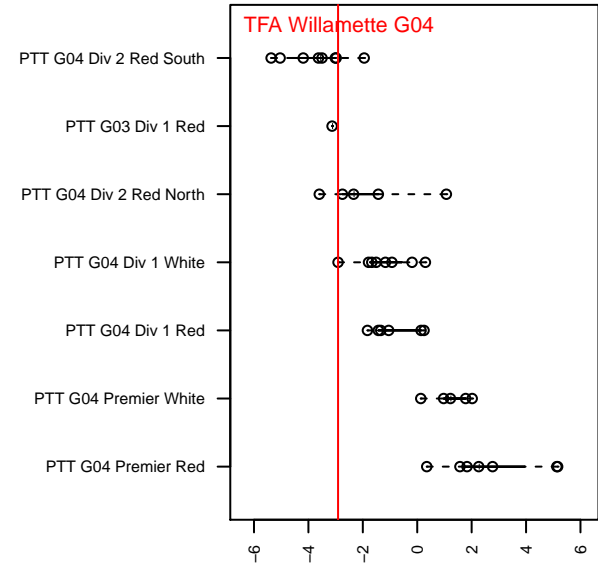

TFA Willamette G04

, OR
 G04 total strength=988
 attack=2.1 defense=1.75
 fall league = PTT G04 Div 1 White
 spr league = Spr OYS G04 Div 2 Red

alt names used:
 TFA Willamette 04G
 TFA Willamette 04G
 TFA Willamette 04G
 TFA Willamette 04G

Venues played:
 2017 Chinook Cup U14
 2017 PTT G04 Division 1 White
 2017 OYS Founders Cup G04
 2017 Spr OYS G04 Division 2 Red

TFA Willamette G04
 Dots are actual minus expected GF (blue circles) and GA (red triangles).
 Blue line is smoothed change in attack strength. Red is smoothed change in defense strength.

**attack and defense variance (black dot)
relative to other teams
and top 10 in region**

**attack and defense rating
relative to others at age
and all opponents in last 13 months**

Performance relative to 13 month average