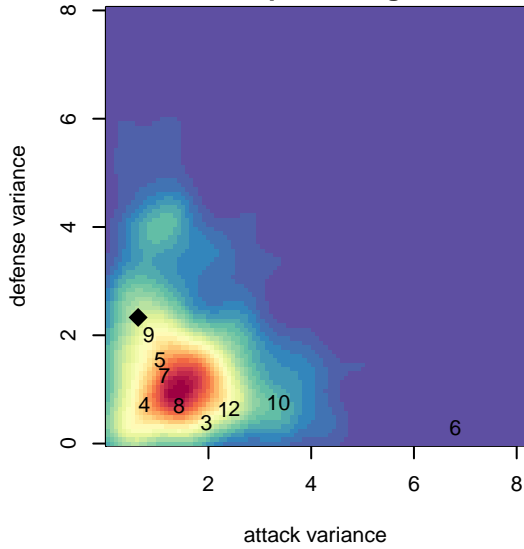

TFA Willamette G04

, OR
 G04 total strength=988
 attack=2.1 defense=1.75
 fall league = PTT G04 Div 1 White
 spr league = Spr OYS G04 Div 2 Red

alt names used:
 TFA Willamette 04G
 TFA Willamette 04G
 TFA Willamette 04G
 TFA Willamette 04G

Venues played:
 2017 Chinook Cup U14
 2017 PTT G04 Division 1 White
 2017 OYS Founders Cup G04
 2017 Spr OYS G04 Division 2 Red

TFA Willamette G04
 Dots are actual minus expected GF (blue circles) and GA (red triangles).
 Blue line is smoothed change in attack strength. Red is smoothed change in defense strength.

**attack and defense variance (black dot)
relative to other teams
and top 10 in region**

**attack and defense rating
relative to others at age
and all opponents in last 13 months**

Performance relative to 13 month average