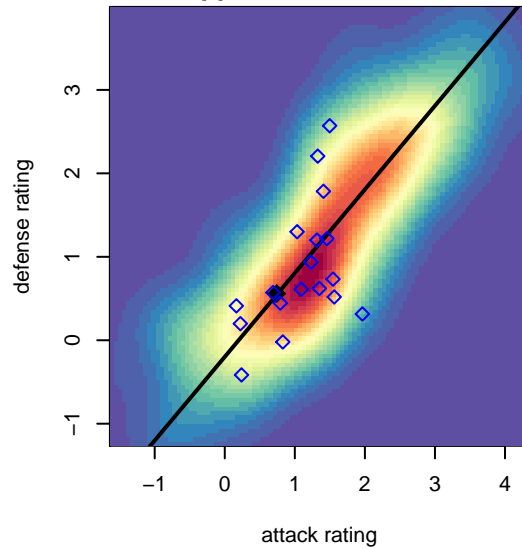

TFA Willamette G04

, OR
 G04 total strength=988
 attack=2.1 defense=1.75
 fall league = PTT G04 Div 1 White
 spr league = Spr OYS G04 Div 2 Red

alt names used:
 TFA Willamette 04G
 TFA Willamette 04G
 TFA Willamette 04G
 TFA Willamette 04G

Venues played:
 2017 Chinook Cup U14
 2017 PTT G04 Division 1 White
 2017 OYS Founders Cup G04
 2017 Spr OYS G04 Division 2 Red

TFA Willamette G04
 Dots are actual minus expected GF (blue circles) and GA (red triangles).
 Blue line is smoothed change in attack strength. Red is smoothed change in defense strength.

**attack and defense variance (black dot)
relative to other teams
and top 10 in region**

**attack and defense rating
relative to others at age
and all opponents in last 13 months**

Performance relative to 13 month average